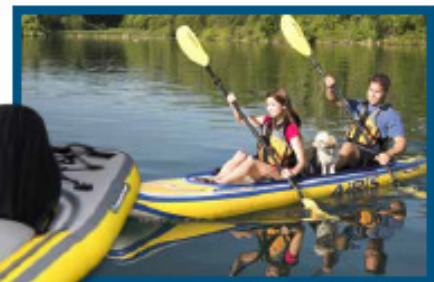

SPECIFICATIONS

LENGTH

WIDTH

WEIGHT

AIR CHAMBERS

CAPACITY

MAX LOAD

STORAGE DIM.

TANDEM

11'10" / 361 cm

31-1/2" / 80 cm

26 lbs / 11.8 kg

3

2 PERSONS

450 lbs / 204 kg

26" X 10.2" X 19.7"

66 X 26 X 50 cm

WALKER BAY