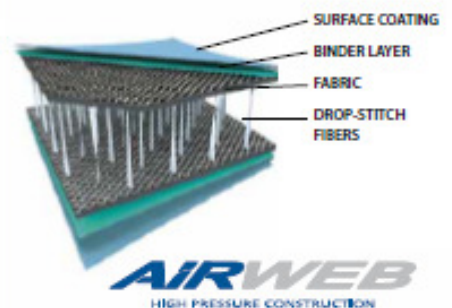

WALKER BAY

Walker Bay (Aust)
www.walkerbay.com.au