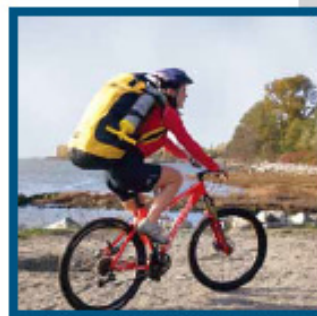

WALKER BAY

Walker Bay (Aust)
www.walkerbay.com.au